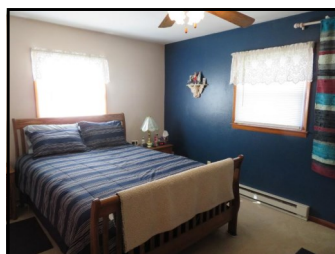

# 13335 State Route 28

- Greenfield Community!
- Attractive 3 Bedroom, 1½ Bath, Brick One Story Home on a Generous 3.31 Acres!
- Sunken Living Room with Limestone Fireplace and Gas Logs, Formal Dining Area, TV Room!
- Eye-catching Oak Kitchen with Appliances and Pantry!
- Cherry Hardwood Floors and Recessed Lighting!
- Enclosed 13x29 Sunroom Boasting an Abundance of Natural Light!
- Attached 1½ Car Garage, Concrete Driveway, 24x27 Garage/Shop!
- Mature Shade, Tall Cedar Trees, Wooded Area for Family Camping and Deer Hunting!