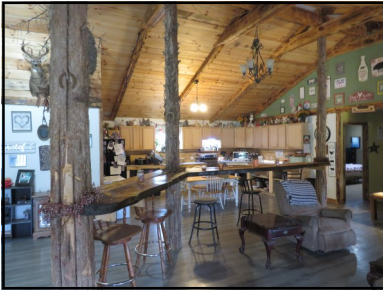

1505 Newland Ridge Road

Secluded 37.784 acre farm offers a nice mix of 22 acres woodlands, mature pine tree setting, tall cedars and 3+ acres of pasture/tillable! Rustic 3 BR, 1 ½ BA cabin style, one story home! Stained 7" shiplap wood siding w/ covered front porch! Great room, 17 ft. cathedral ceiling with knotty pine wood, exposed beams & natural woodwork! A long bar created with 3 floor-to-ceiling natural cedar timbers and a 3 inch thick live-edge pine bar! Oak eat-in kitchen w/pantry, wood furnace heat! Pond needs overflow culvert installed. Dead-end road setting w/ no close neighbors! Ideal whitetail & turkey hunting w/ food plot areas! Perfect setup for the homestead family, vacation retreat or living off grid!